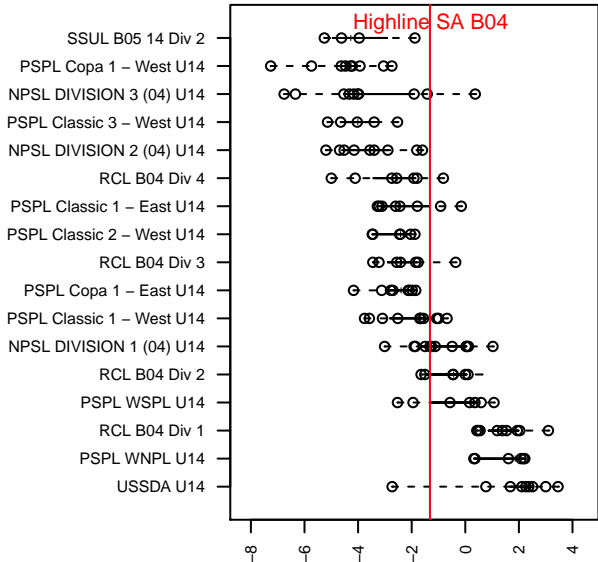

Venues played:
 2017 Seattle Cup BU14 Silver
 2017 River Jam Copa U14
 2017 NPSL DIVISION 1 (04) U14

Highline SA B04
 Dots are actual minus expected GF (blue circles) and GA (red triangles).
 Blue line is smoothed change in attack strength. Red is smoothed change in defense strength.

**attack and defense variance (black dot)
relative to other teams
and top 10 in region**

**attack and defense rating
relative to others at age
and all opponents in last 13 months**

Performance relative to 13 month average