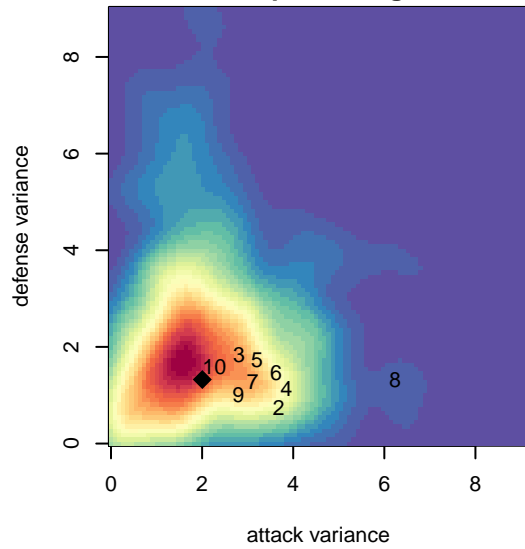

Highline SA B04

, WA
 B04 total strength=1157
 attack=3.56 defense=3.34
 fall league = NPSL DIVISION 1 (04) U14
 notes= Unruh 2016

alt names used:
 HSA Select B04
 HSA Select B04
 HSA Select B04 – Unruh

Venues played:
 2017 Seattle Cup BU14 Silver
 2017 River Jam Copa U14
 2017 NPSL DIVISION 1 (04) U14

Highline SA B04
 Dots are actual minus expected GF (blue circles) and GA (red triangles).
 Blue line is smoothed change in attack strength. Red is smoothed change in defense strength.

**attack and defense variance (black dot)
relative to other teams
and top 10 in region**

**attack and defense rating
relative to others at age
and all opponents in last 13 months**

Performance relative to 13 month average